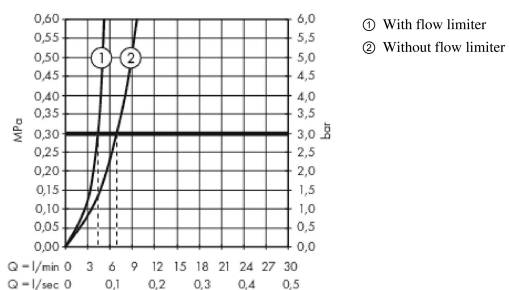

Metropol

3-hole basin mixer 160 with lever handles and push-open waste set

Surfaces: **Brushed Bronze** Article Number: **32515140**

Description

product features

- consists of: 3-hole basin mixer, waste set
- ComfortZone 160
- projection 152 mm
- maximum flow rate at 3 bar: 5 l/min
- ceramic valves hot/ cold 90°
- suitable for continuous flow water heaters
- push-open waste set G 1¼
- material waste set: metal
- connection type: G ¾ connections
- connection dimension: DN15

Technology

Design awards

Product image

Scale drawing

Flowchart

Metropol
3-hole basin mixer 160 with lever handles and push-open waste set
 Surfaces: **Brushed Bronze** Article Number: **32515140**

Exploded Drawing

Year of production: >07/19

Metropol

3-hole basin mixer 160 with lever handles and push-open waste set

Surfaces: **Brushed Bronze** Article Number: **32515140**

Spare part list

Year of production: >07/19

Pos.	Description	Article Number	Price	PU
1	handle for cold water	92917140	-	1
2	handle for hot water	92916140	-	1
3	O-Ring 14x1,5	98201000	-	1
4	escutcheon	92915140	-	1
5	O-ring 33x2,5	92907000	-	1
6	handle fixing set	98932000	-	1
7	shut off unit left closing	95366000	-	1
8	shut off unit right closing	98817000	-	1
9	connection hose 400 mm M10x1	92914000	-	1
10	connection hose 450 mm M8x0,75 G3/8	97206000	-	1
11	O-ring 7x1,5	98422000	-	1
12	sealing set	95581000	-	1
13	fixing set (Ø 28)	92909000	-	1
14	spout 160 mm	93158140	-	1
15	aerator M24x1 (5 l/min)	92996000	-	1
16	service tool	95661000	-	1
17	O-ring 21x1,5	98219000	-	1
18	escutcheon for spout	92906140	-	1
19	connection hose 200 mm M10x1	92913000	-	1
20	flat seal	98749000	-	1
21	O-ring 26x4	92191000	-	1
22	hose connection angel	92905000	-	1
a	push-open waste set	50100140	-	1