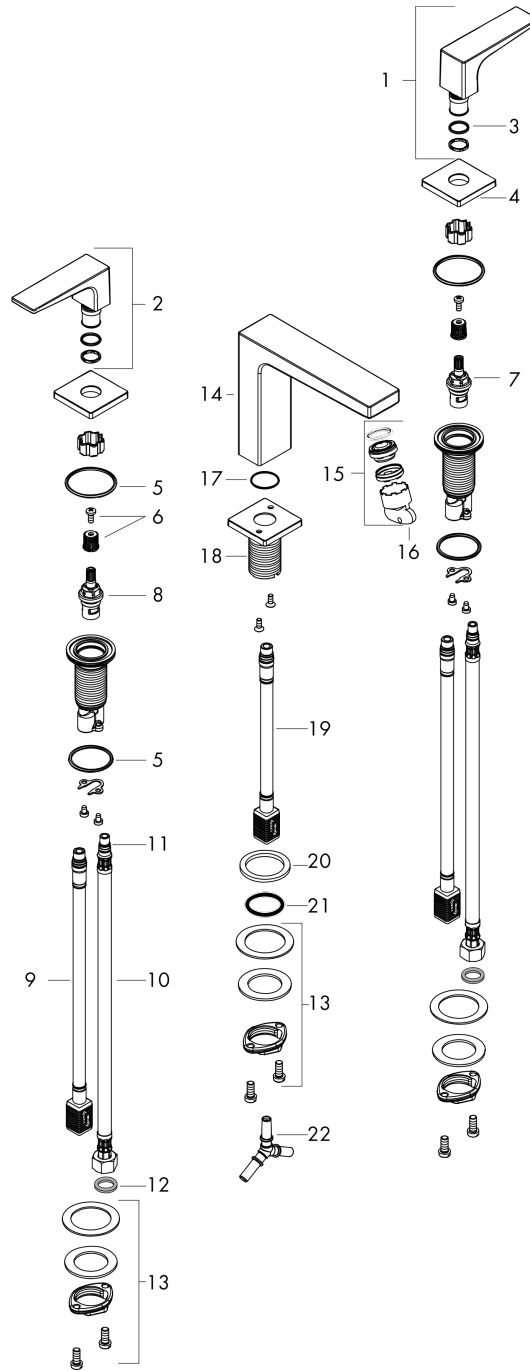

Metropol

3-hole basin mixer 160 with lever handles and push-open waste set

Surfaces: **Brushed Bronze** Article Number: **32515140**

Description

product features

- consists of: 3-hole basin mixer, waste set
- ComfortZone 160
- projection 152 mm
- maximum flow rate at 3 bar: 5 l/min
- ceramic valves hot/ cold 90°
- suitable for continuous flow water heaters
- push-open waste set G 1¼
- material waste set: metal
- connection type: G ¾ connections
- connection dimension: DN15

Technology

Design awards

Product image

Scale drawing

Flowchart

Metropol
3-hole basin mixer 160 with lever handles and push-open waste set
 Surfaces: **Brushed Bronze** Article Number: **32515140**

Exploded Drawing

Year of production: >07/19

Metropol

3-hole basin mixer 160 with lever handles and push-open waste set

Surfaces: **Brushed Bronze** Article Number: **32515140**

Spare part list

Year of production: >07/19

Pos.	Description	Article Number	Price	PU
1	handle for cold water	92917140	-	1
2	handle for hot water	92916140	-	1
3	O-Ring 14x1,5	98201000	-	1
4	escutcheon	92915140	-	1
5	O-ring 33x2,5	92907000	-	1
6	handle fixing set	98932000	-	1
7	shut off unit left closing	95366000	-	1
8	shut off unit right closing	98817000	-	1
9	connection hose 400 mm M10x1	92914000	-	1
10	connection hose 450 mm M8x0,75 G3/8	97206000	-	1
11	O-ring 7x1,5	98422000	-	1
12	sealing set	95581000	-	1
13	fixing set (Ø 28)	92909000	-	1
14	spout 160 mm	93158140	-	1
15	aerator M24x1 (5 l/min)	92996000	-	1
16	service tool	95661000	-	1
17	O-ring 21x1,5	98219000	-	1
18	escutcheon for spout	92906140	-	1
19	connection hose 200 mm M10x1	92913000	-	1
20	flat seal	98749000	-	1
21	O-ring 26x4	92191000	-	1
22	hose connection angel	92905000	-	1
a	push-open waste set	50100140	-	1