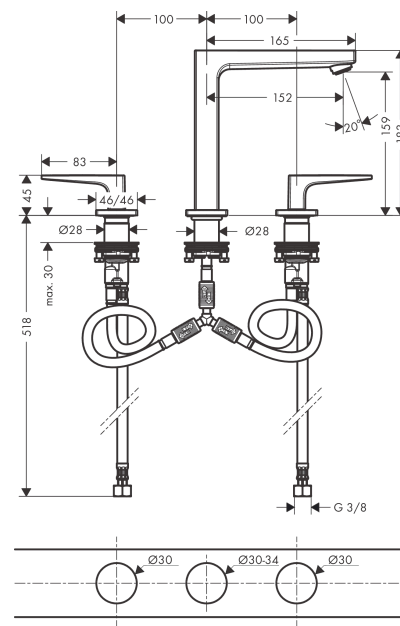

Metropol

3-hole basin mixer 160 with lever handles and push-open waste set

Surfaces: **Brushed Bronze** Article Number: **32515140**

Description

product features

- consists of: 3-hole basin mixer, waste set
- ComfortZone 160
- projection 152 mm
- maximum flow rate at 3 bar: 5 l/min
- ceramic valves hot/ cold 90°
- suitable for continuous flow water heaters
- push-open waste set G 1¼
- material waste set: metal
- connection type: G ¾ connections
- connection dimension: DN15

Technology

Design awards

Product image

Scale drawing

Flowchart

Metropol
3-hole basin mixer 160 with lever handles and push-open waste set
 Surfaces: **Brushed Bronze** Article Number: **32515140**

Exploded Drawing

Year of production: >07/19

Metropol

3-hole basin mixer 160 with lever handles and push-open waste set

Surfaces: **Brushed Bronze** Article Number: **32515140**

Spare part list

Year of production: >07/19

Pos.	Description	Article Number	Price	PU
1	handle for cold water	92917140	-	1
2	handle for hot water	92916140	-	1
3	O-Ring 14x1,5	98201000	-	1
4	escutcheon	92915140	-	1
5	O-ring 33x2,5	92907000	-	1
6	handle fixing set	98932000	-	1
7	shut off unit left closing	95366000	-	1
8	shut off unit right closing	98817000	-	1
9	connection hose 400 mm M10x1	92914000	-	1
10	connection hose 450 mm M8x0,75 G3/8	97206000	-	1
11	O-ring 7x1,5	98422000	-	1
12	sealing set	95581000	-	1
13	fixing set (Ø 28)	92909000	-	1
14	spout 160 mm	93158140	-	1
15	aerator M24x1 (5 l/min)	92996000	-	1
16	service tool	95661000	-	1
17	O-ring 21x1,5	98219000	-	1
18	escutcheon for spout	92906140	-	1
19	connection hose 200 mm M10x1	92913000	-	1
20	flat seal	98749000	-	1
21	O-ring 26x4	92191000	-	1
22	hose connection angel	92905000	-	1
a	push-open waste set	50100140	-	1